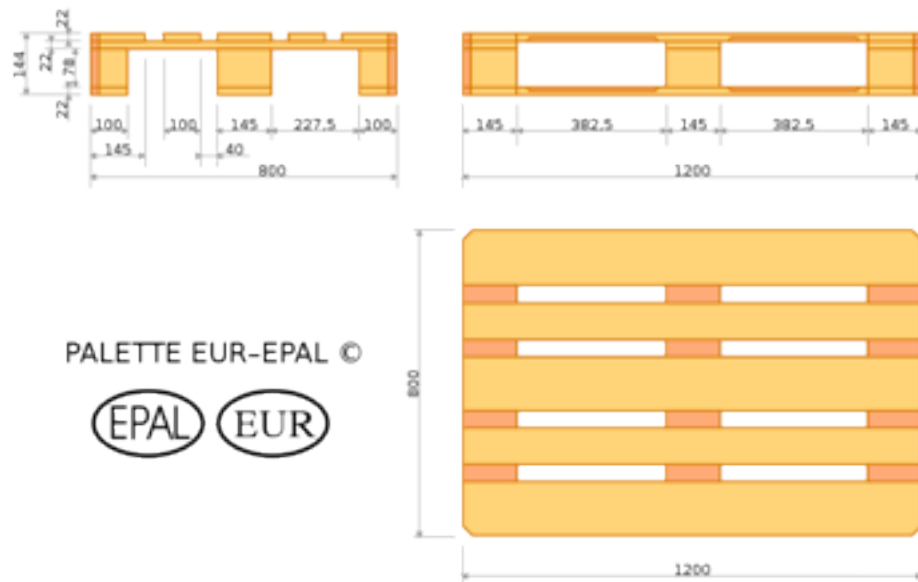

Practice PST Case

Below, you'll find an example of a PST-style case. When doing this case, don't use a calculator and measure your time. The time limit is 20 minutes. Answers and explanations are provided in Appendix A.

Pallets are used in transportation and can be made of wood, aluminum and plastic. More than 90% of pallets are made out of wood, a natural material that requires extra treatment to make it less prone to fungal growth and increase its resistance to weather conditions. BePal's pallets are high quality and carry the EPAL (European Pallet Organization) quality mark, which include extra norms to increase safety and durability. The most used EPAL pallet is the 'EPAL1', with the dimensions shown below.